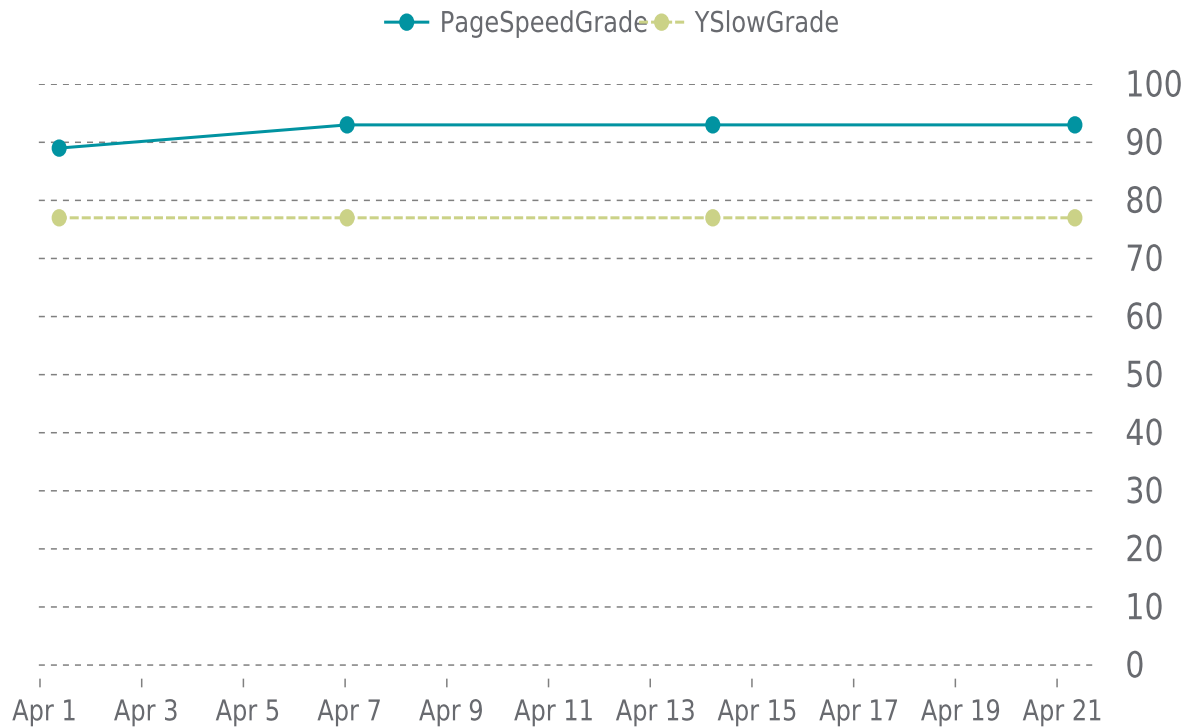

Web Trust: **Clean**

Vulnerabilities: **0**

SECURITY SCAN HISTORY

Date	Malware	Vulnerabilities	Web Trust
May 01, 2019 9:03	Clean	Clean	Clean
April 27, 2019 3:36	Clean	Clean	Clean
April 20, 2019 4:02	Clean	Clean	Clean
April 13, 2019 7:34	Clean	Clean	Clean
April 06, 2019 2:42	Clean	Clean	Clean
April 01, 2019 9:03	Clean	Clean	Clean

✓ PERFORMANCE

Total performance checks: **4**

April 01, 2019 to May 01, 2019

MOST RECENT SCAN

April 21, 2019

PageSpeed Grade

A (93%)

Previous check: 93%

YSlow Grade

C (77%)

Previous check: 77%

PERFORMANCE OVERVIEW

PERFORMANCE HISTORY

Date	Load time	PageSpeed	YSlow
April 21, 2019 08:25	4.02 s	A (93%)	C (77%)
April 14, 2019 05:31	4.76 s	A (93%)	C (77%)
April 07, 2019 00:56	4.47 s	A (93%)	C (77%)
April 01, 2019 09:03	3.70 s	B (89%)	C (77%)