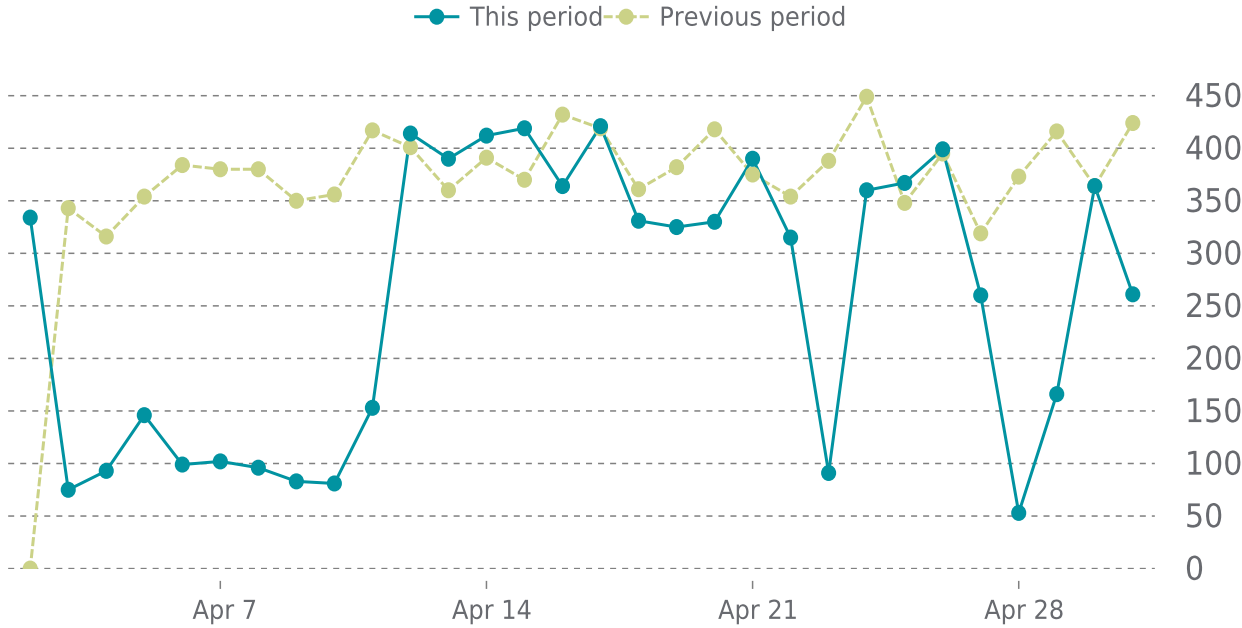

UPDATES HISTORY (3/2)

Theme name	Theme version	Date
Beaver Builder Theme	1.7.1.5 → 1.7.2	April 22, 2019

✓ BACKUPS

Backups created: **30**

April 01, 2019 to May 01, 2019

Total backups available: **88**

LATEST BACKUPS

OVERVIEW

last 24 hours
100%

last 7 days
100%

last 30 days
100%

UPTIME HISTORY

Event	Date	Reason	Duration
UP	December 10, 2018	HTTP 200 - OK	142d 3h

✓ ANALYTICS

Traffic down by: **38.4**
April 01, 2019 to May 01, 2019

SESSIONS

SECURITY

Total security checks: **6**

April 01, 2019 to May 01, 2019

MOST RECENT SCAN

May 01, 2019

Status: **Clean**

Malware: **Clean**